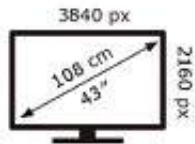

SAMSUNG

QE43LS03AAU

73 kWh/1000h

ABCDEF **G**
HDR
111 kWh/1000h

2019/2013